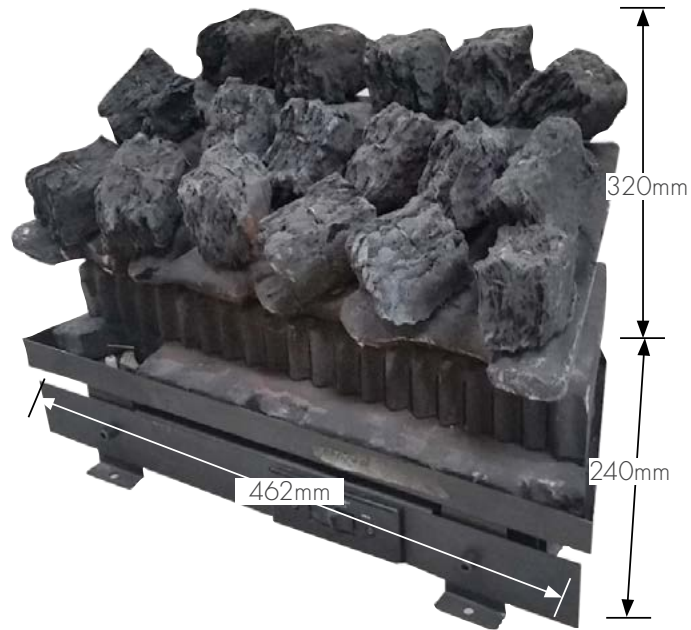

WONDERFIRE

Firebox size	462(w) x 240(d) x 320(h)
Heating style	Radiant / Convection
Gas	Natural Gas Only
Input	32 Mj/hr
Burner Options	Available as Electronic Burner only or with a fan forced box.
Media	Coals only
Accessories	Edwardian and Victorian mantle finish options.
Flueing	Optional 2.4mtr long 150mm flex flue liner available for installs into an existing fireplace. Optional 3.6mtr long flue kit with cowl available for new builds.