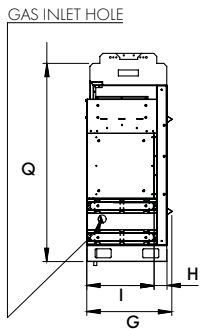

DECORATIVE GAS

NUVO | PURE VISION | SIMPLICITY | HYBRID | MAGIGLO | WONDERFIRE

REAL  FLAME

NUVO

UNIT DIMENSIONS

UNIT	A	B	C	D	E
NVS1200	1208	1040	327	314	1140
NVS1800	1808	1040	327	314	1740
F	G	H	I	J	K
34	434	70	339	215	604
34	434	70	339	215	904
L	M	N	O	P	Q
384	148	270	220	25	990
684	148	570	220	25	990

MINIMUM FRAME OUT DIMENSIONS (THREE SIDED)

Centre trimmers to be spaced 320mm apart min for flue clearance

5 X Internal support frames 288mm high

Drill gas supply hole through ply and bottom bearer

435mm Min depth of frameout without cladding