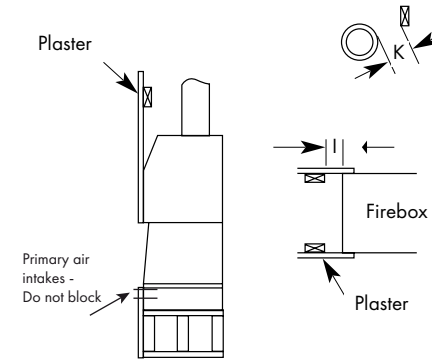

HYBRID

CLEARANCE TO COMBUSTIBLES

Note: Shown above is a Hybrid right handed. A left handed Hybrid will have glass on the left side.

UNIT	A	B	C	D	E	F	G	H	I	J	K	NG M³/h	LP or ULPG M³/h	VENTILATION
1000	1020	1150	475	920	1100	450	250	300	25	100	25	39	34	50000mm²
1500	1100	1650	475	1000	1600	450	300	350	25	100	25	49	49	72000mm²