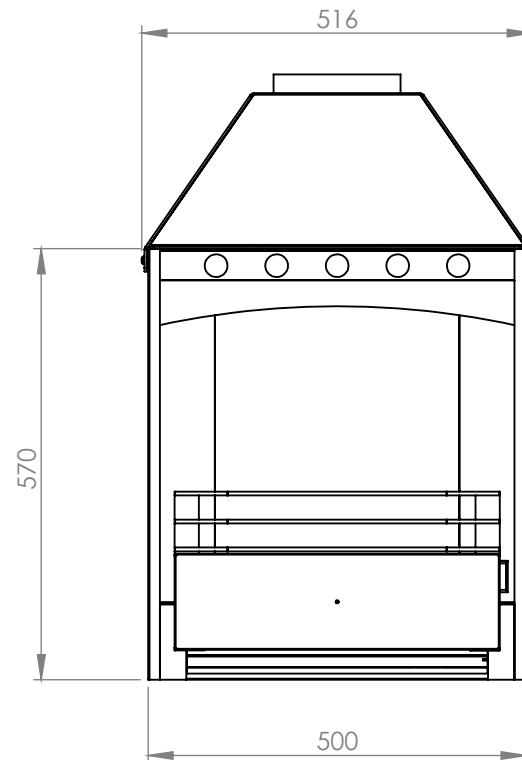

WONDERFIRE

Firebox size	462(w) x 240(d) x 320(h)
Heating style	Radiant / Convection
Gas	Natural Gas Only
Input	32 Mj/hr
Burner Options	Available as Electronic Burner only or with a fan forced box.
Media	Coals only
Accessories	Edwardian and Victorian mantle finish options.
Flueing	Optional 2.4mtr long 150mm flex flue liner available for installs into an existing fireplace. Optional 3.6mtr long flue kit with cowl available for new builds.