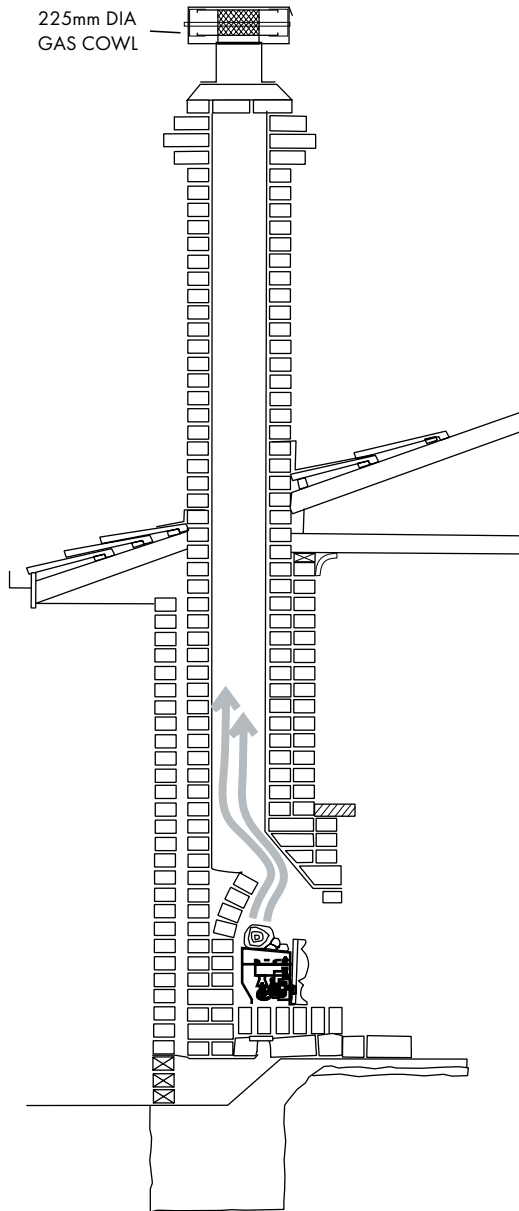

MAGIGLO

* Detachable skirt when using a pebble tray or pedestal and base

UNIT	A	B	C	NG M_j/h	LPG or ULPG M_j/h
320	185	320	150	23	20
360	185	360	150	26	21
400	185	400	210	28	21
540	185	540	210	37	33
750	185	750	210	39	34

All dimensions in mm.

Note: The room in which the gas fire is located must have a minimum ventilation opening of 40,000mm²

* When using a pebble tray or pedestal and base only.