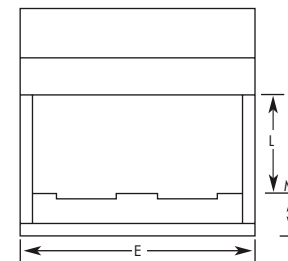

SIMPLICITY

1000, 1500

LHS

FRONT

CLEARANCE TO COMBUSTIBLES

UNIT	A	B	C	D	E	F	G	H	I	J	K	L	M	NG Mj/h	LPG or ULPG Mj/h	GPO REQ'D	VENTILATION
1000	1020	1000	475	920	950	450	250	300	25	100	25	400	170	37	33	YES	50000mm²
1500	1020	1150	475	920	1100	450	300	350	25	100	25	400	170	39	34	YES	72000mm²