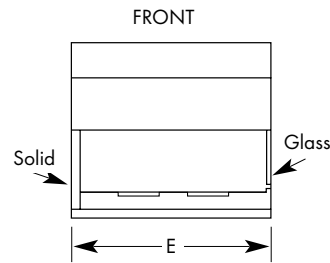

HYBRID

CLEARANCE TO COMBUSTIBLES

Note: Shown above is a Hybrid right handed. A left handed Hybrid will have glass on the left side.