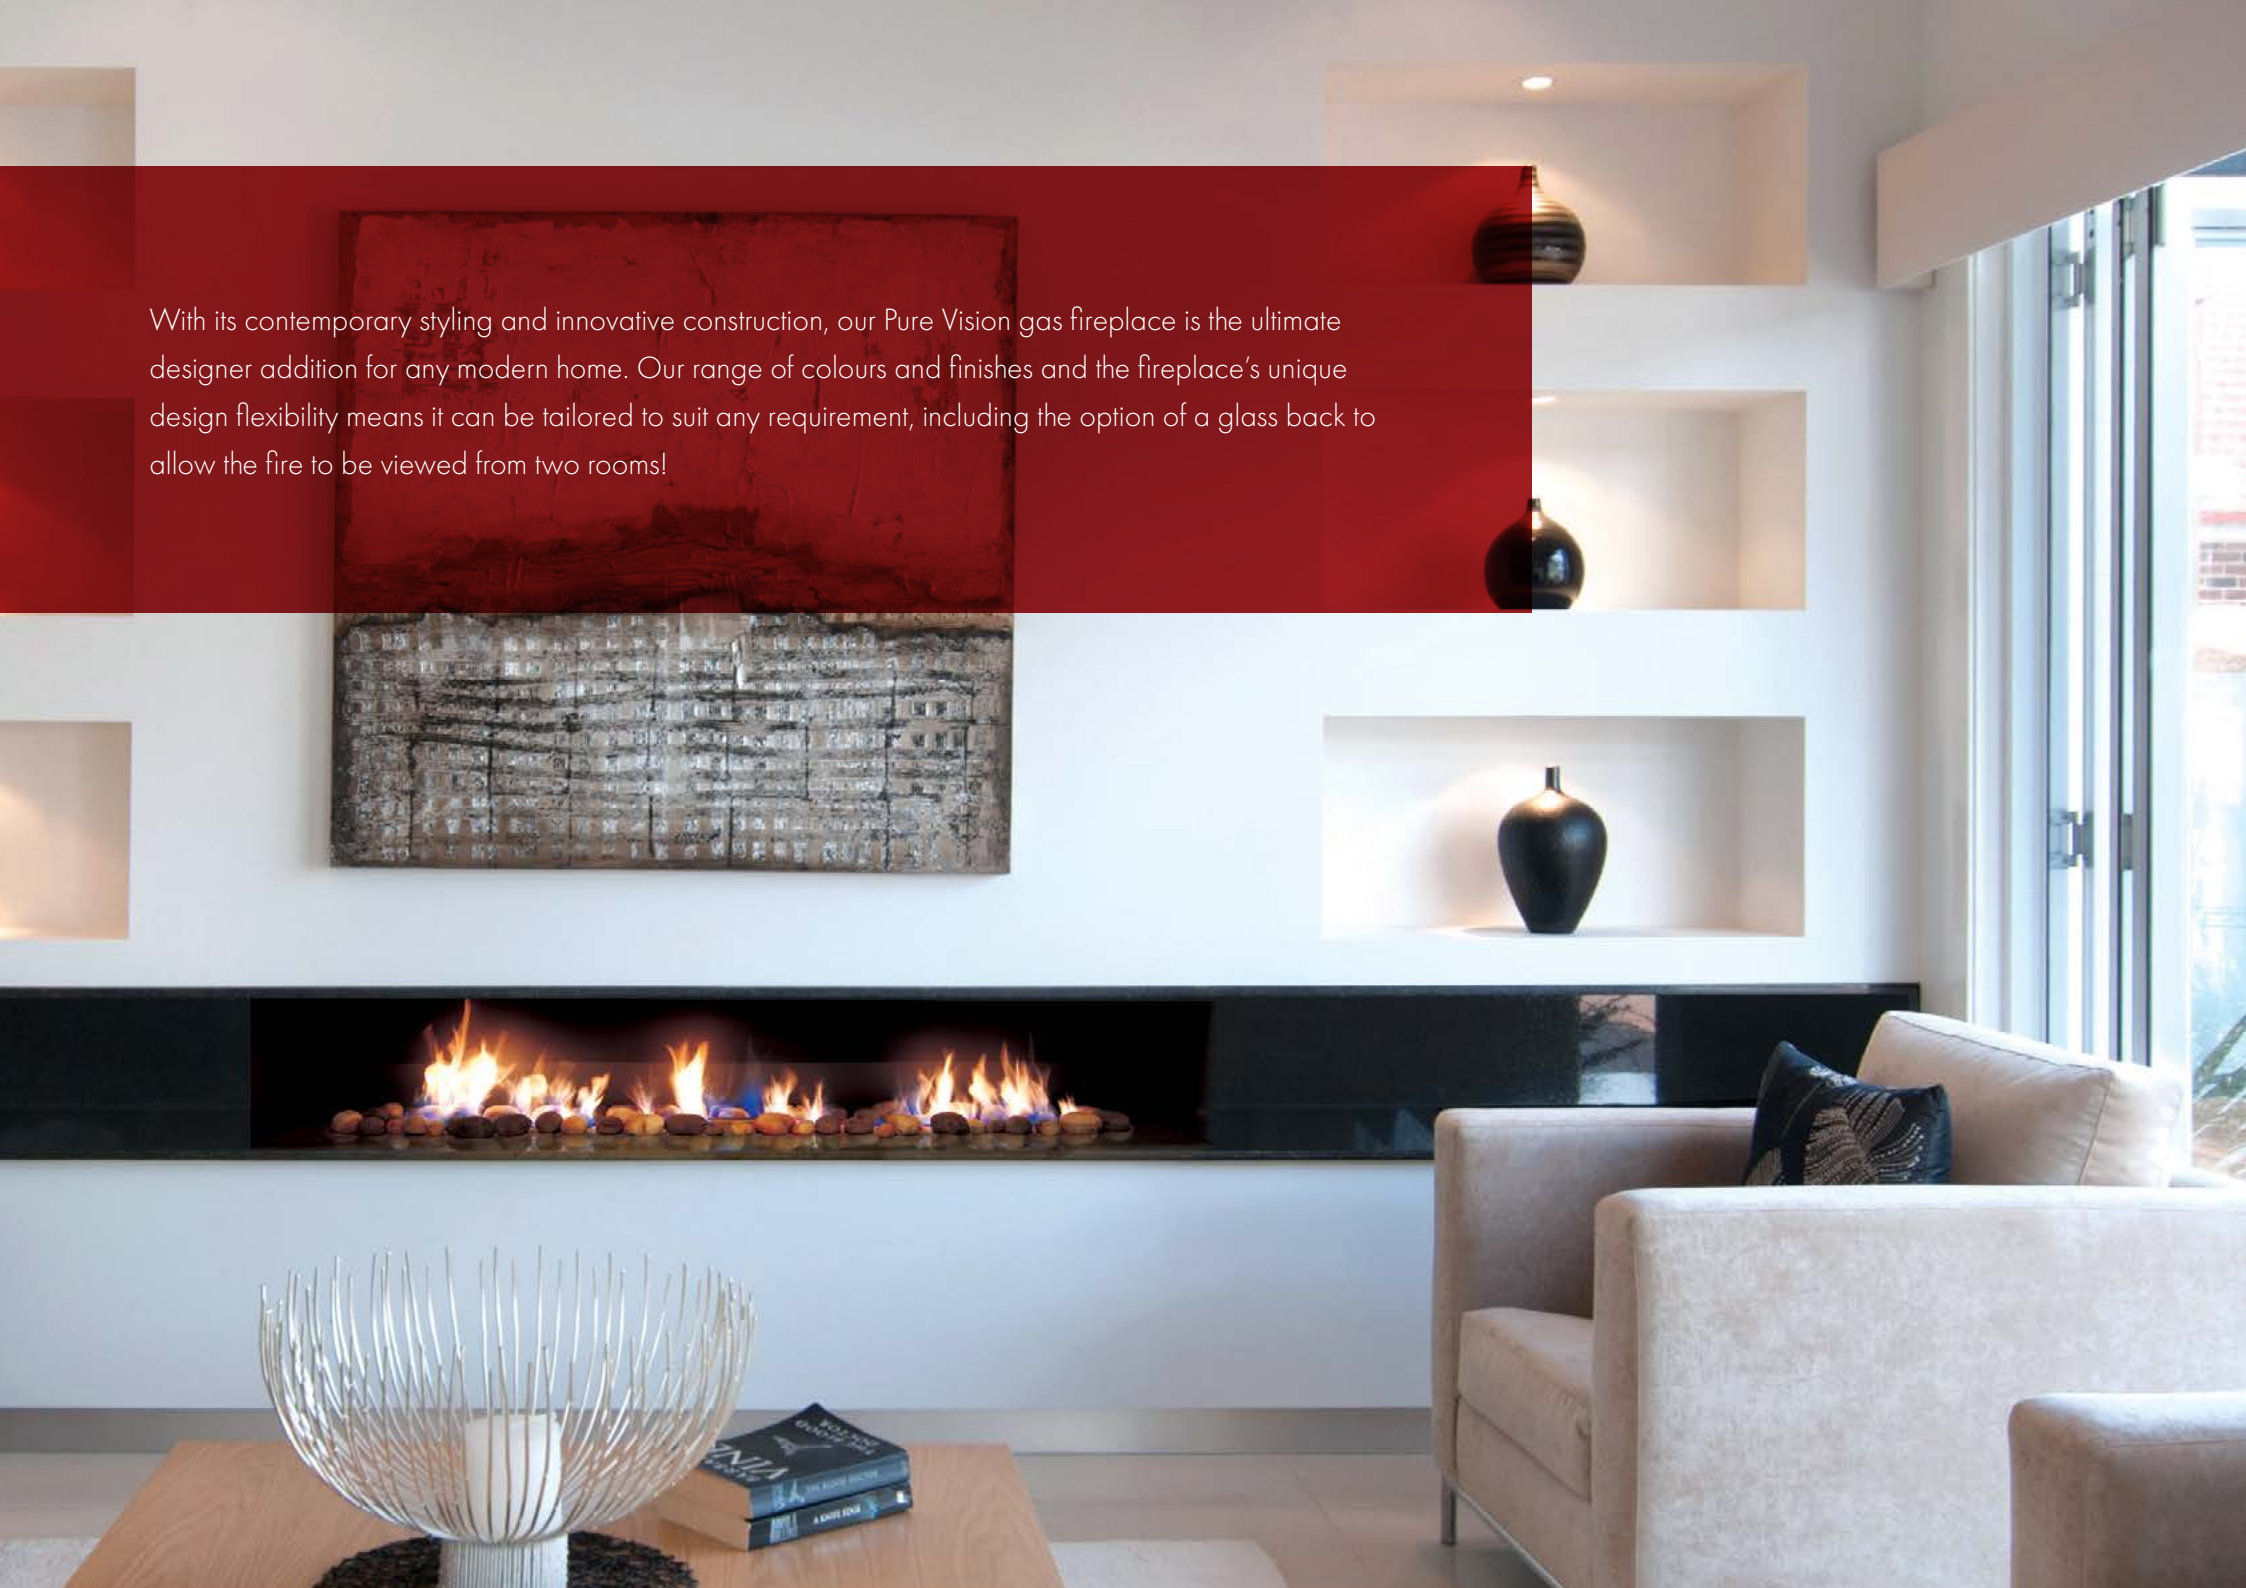

With its contemporary styling and innovative construction, our Pure Vision gas fireplace is the ultimate designer addition for any modern home. Our range of colours and finishes and the fireplace's unique design flexibility means it can be tailored to suit any requirement, including the option of a glass back to allow the fire to be viewed from two rooms!