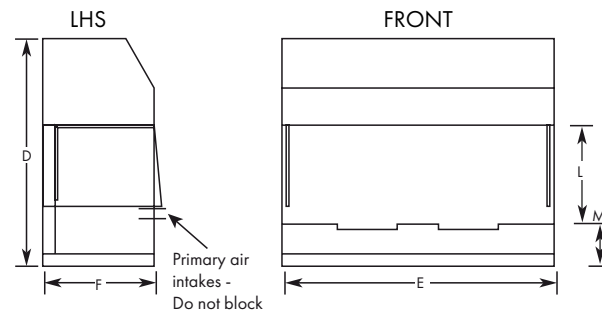

PURE VISION

CLEARANCE TO COMBUSTIBLES

UNIT	A	B	C	D	E	F	G	H	I	J	K	L	M	NG M_i/h	LPG or ULPG M_i/h	GPO REQ'D	VENTILATION
1000	1020	1150	475	920	1100	450	250	300	25	100	25	400	170	39	34	YES	50000mm²
1500	1100	1650	475	1000	1600	450	300	350	25	100	25	330	170	55	48	YES	72000mm²