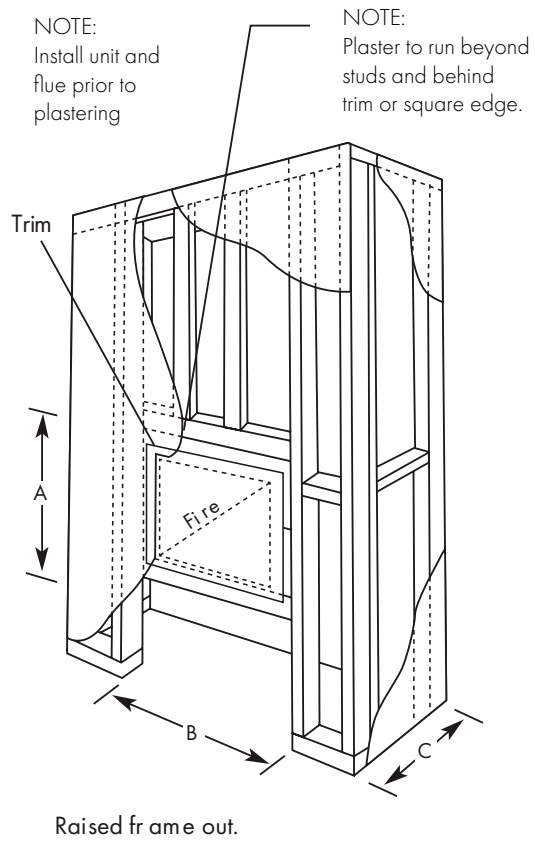

SIMPLICITY

1000, 1500

LHS

FRONT