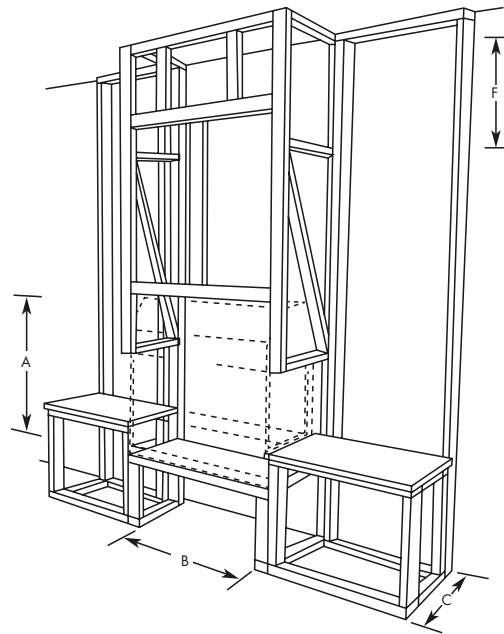

PURE VISION

CLEARANCE TO COMBUSTIBLES

UNIT	A	B	C	D	E	F	G	H	I	J	K	L	M	NG M_i/h	LPG or ULPG M_i/h	GPO REQ'D	VENTILATION
1000	1020	1150	475	920	1100	450	250	300	25	100	25	400	170	39	34	YES	50000mm²
1500	1100	1650	475	1000	1600	450	300	350	25	100	25	330	170	55	48	YES	72000mm²