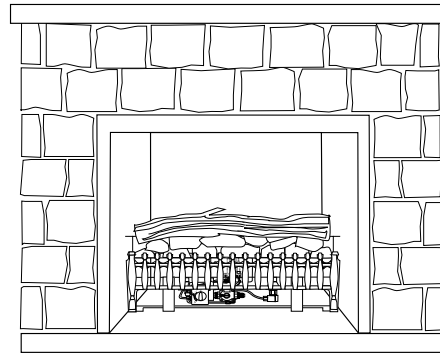

Suit most applications

Transform an existing fireplace

Simple, cost effective solution

Natural Gas, LPG and ULPG

Pebbles or Coals and Logs

Range of styles and finishes

MAGIGLO

TYPICAL TYPE 1 INSTALLATION TO
EXISTING CHIMNEY