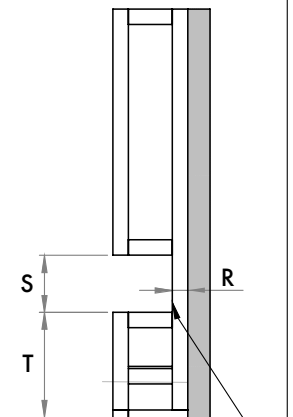

Note- These dimensions are for 3 sided viewing configuration only. Please refer to the IOM for updated dimensions and drawings on all configurations.

Checkout support 300mm X 20mm to allow for 25mm clearance for flue

Detail 'Q'

Note 617mm / 334mm / 90mm
Allows for 10mm cladding to finish flush with appliance trimmers. Where thicker cladding is being used these dimensions will need to change- Eg. For 20mm cladding use 607mm / 354mm / 80mm