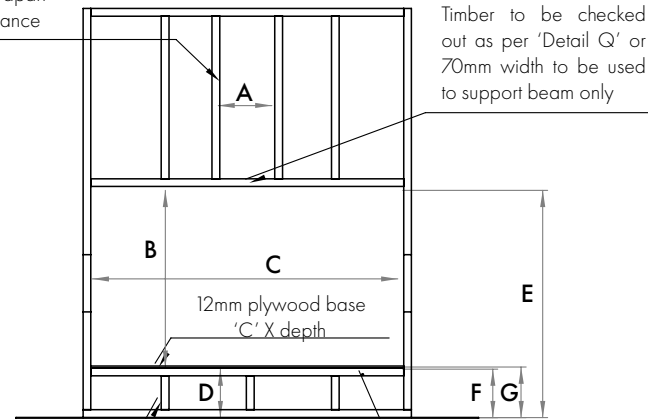

MINIMUM FRAME OUT DIMENSIONS (THREE SIDED)

Centre trimmers to be spaced 320mm apart min for flue clearance