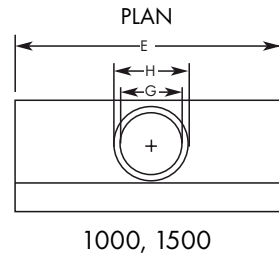

PURE VISION

CLEARANCE TO COMBUSTIBLES

UNIT	A	B	C	D	E	F	G	H	I	J	K	L	M	NG M_i/h	LPG or ULPG M_i/h	GPO REQ'D	VENTILATION
1000	1020	1150	475	920	1100	450	250	300	25	100	25	400	170	39	34	YES	50000mm²
1500	1100	1650	475	1000	1600	450	300	350	25	100	25	330	170	55	48	YES	72000mm²