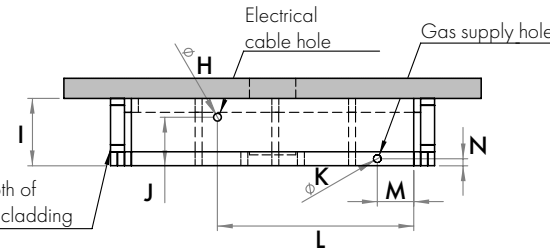

DECORATIVE GAS

NUVO | PURE VISION | SIMPLICITY | HYBRID | MAGIGLO | WONDERFIRE

REAL  FLAME

NUVO

UNIT DIMENSIONS

UNIT	A	B	C	D	E
NVS1200	1208	1040	327	314	1140
NVS1800	1808	1040	327	314	1740
F	G	H	I	J	K
34	434	70	339	215	604
34	434	70	339	215	904
L	M	N	O	P	Q
384	148	270	220	25	990
684	148	570	220	25	990

MINIMUM FRAME OUT DIMENSIONS (THREE SIDED)

Centre trimmers to be spaced 320mm apart min for flue clearance

5 X Internal support frames 288mm high

Drill gas supply hole through ply and bottom bearer

435mm Min depth of frameout without cladding