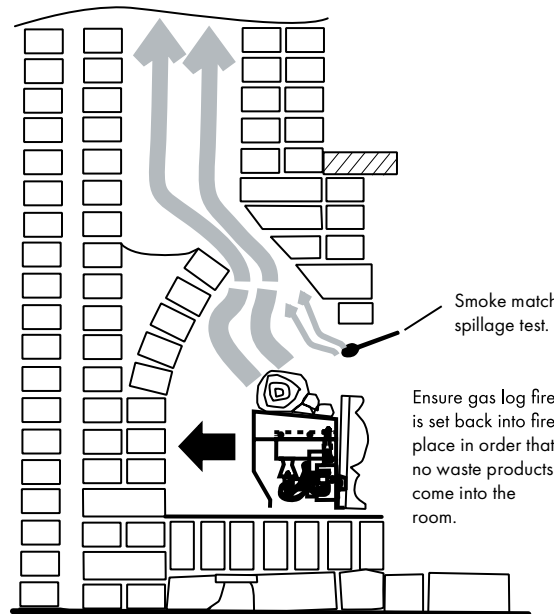

Suit most applications

Transform an existing fireplace

Simple, cost effective solution

Natural Gas, LPG and ULPG

Pebbles or Coals and Logs

Range of styles and finishes

MAGIGLO

TYPICAL TYPE 1 INSTALLATION TO
EXISTING CHIMNEY

* Detachable skirt when using a pebble tray or pedestal and base

UNIT	A	B	C	NG M _j /h	LPG or ULPG M _j /h
320	185	320	150	23	20
360	185	360	150	26	21
400	185	400	210	28	21
540	185	540	210	37	33
750	185	750	210	39	34