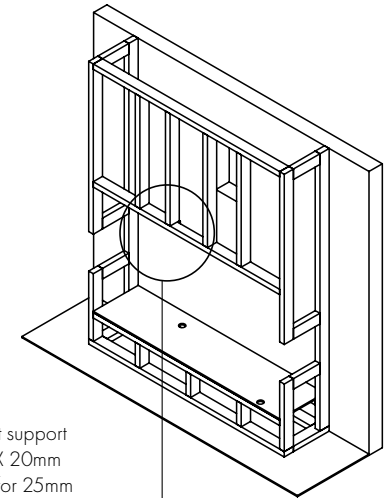

Checkout support 300mm X 20mm to allow for 25mm clearance for flue

Note 617mm / 334mm / 90mm
Allows for 10mm cladding to finish flush with appliance trimmers. Where thicker cladding is being used these dimensions will need to change- Eg. For 20mm cladding use 607mm / 354mm / 80mm