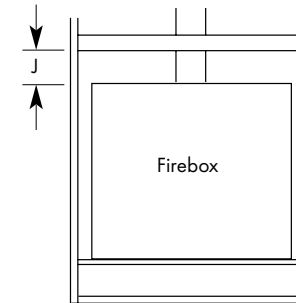

HYBRID

CLEARANCE TO COMBUSTIBLES

Note: Shown above is a Hybrid right handed. A left handed Hybrid will have glass on the left side.

UNIT	A	B	C	D	E	F	G	H	I	J	K	NG M³/h	LP or ULPG M³/h	VENTILATION
1000	1020	1150	475	920	1100	450	250	300	25	100	25	39	34	50000mm²
1500	1100	1650	475	1000	1600	450	300	350	25	100	25	49	49	72000mm²