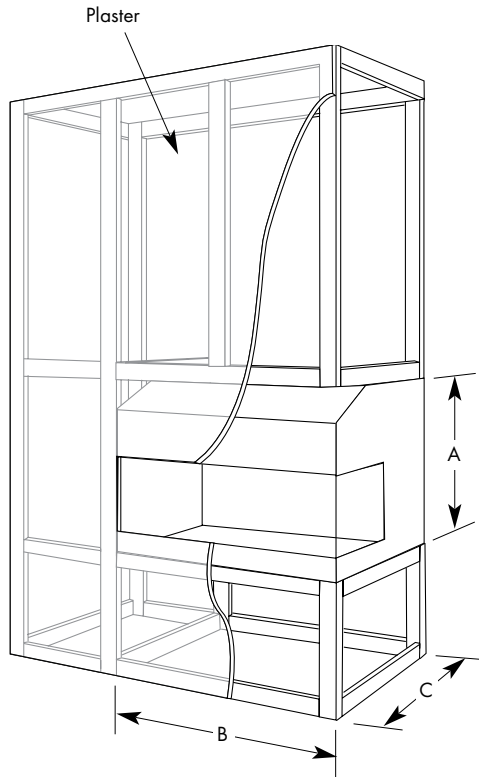

HYBRID

CLEARANCE TO COMBUSTIBLES

Note: Shown above is a Hybrid right handed. A left handed Hybrid will have glass on the left side.