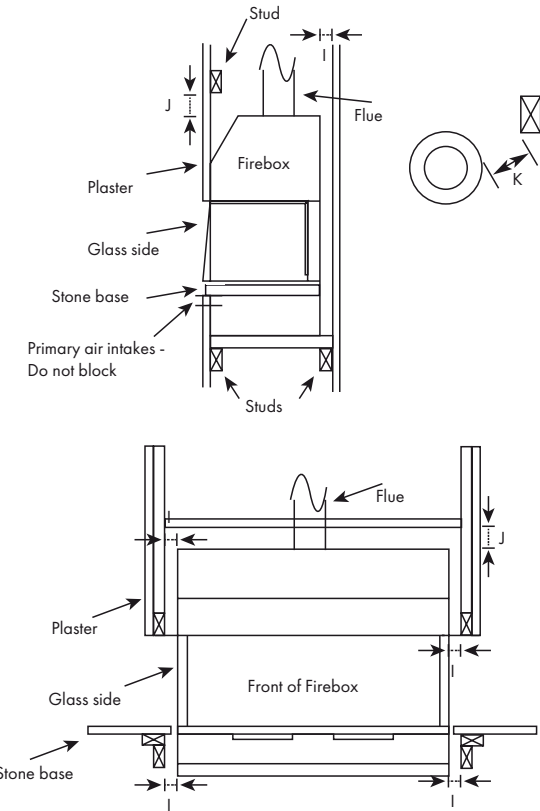

PURE VISION

CLEARANCE TO COMBUSTIBLES

UNIT	A	B	C	D	E	F	G	H	I	J	K	L	M	NG M_i/h	LPG or ULPG M_i/h	GPO REQ'D	VENTILATION
1000	1020	1150	475	920	1100	450	250	300	25	100	25	400	170	39	34	YES	50000mm²
1500	1100	1650	475	1000	1600	450	300	350	25	100	25	330	170	55	48	YES	72000mm²