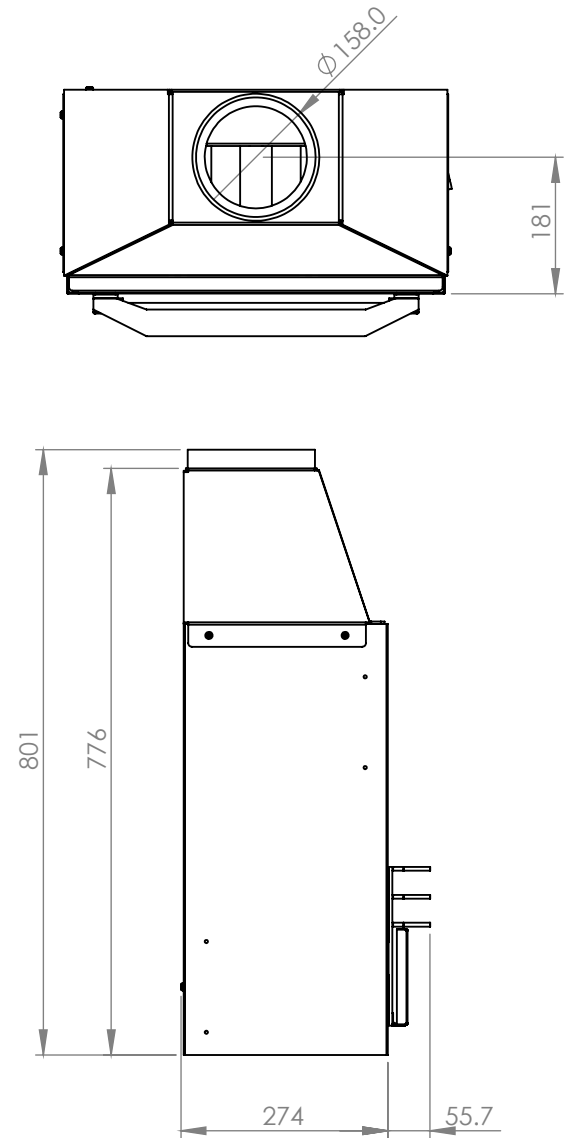

WONDERFIRE

Firebox size	462(w) x 240(d) x 320(h)
Heating style	Radiant / Convection
Gas	Natural Gas Only
Input	32 Mj/hr
Burner Options	Available as Electronic Burner only or with a fan forced box.
Media	Coals only
Accessories	Edwardian and Victorian mantle finish options.
Flueing	Optional 2.4mtr long 150mm flex flue liner available for installs into an existing fireplace. Optional 3.6mtr long flue kit with cowl available for new builds.