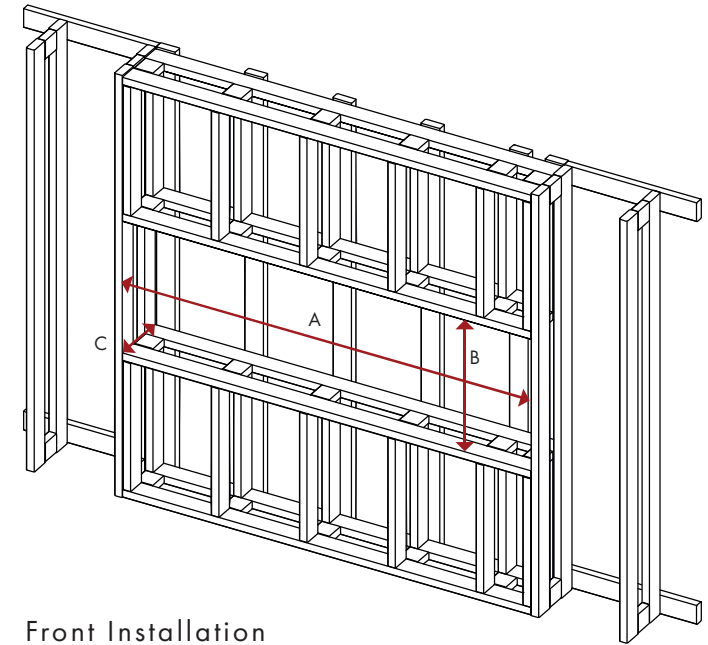

Left / Right Installation

MODEL	A	B	C
BXLF1800-AU	1895	616	295

Front Installation

MODEL	A	B	C
BXLF2500-AU	2534	616	295

UNIT DIMENSIONS

MODEL	A
BXLF1200-AU	1246
BXLF1800-AU	1883
BXLF2500-AU	2521

VISIT WWW.REALFLAME.COM.AU FOR MORE INFORMATION. REFER TO THE MANUAL FOR MOST UP TO DATE TECHNICAL INFORMATION.