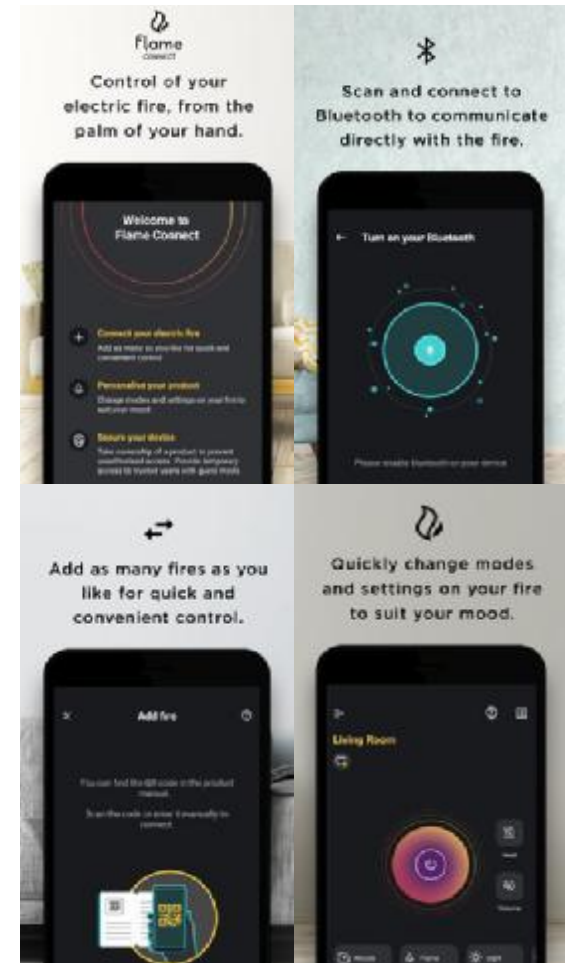

4 Viewing configurations included as standard

Patented Revillusion® technology doubles the visual depth of the firebox

Flame Connect App available for your smartphone

7-day programmable timer

2 fuel bed options – traditional ceramic log set and clear crystals

Anti-reflective glass

8 ambient lighting themes built-in, with the option to fully customise your own theme through the app

Colour-changing flame effects

4 back panel options to suit your décor

ComfortSaver - energy efficient 1.5kW heater, offering up to 11% saving

Real flame crackling sound effect

SmartSense technology to detect room movement

FLAME CONNECT APP

Take full control of your electric fire with the easy and convenient interface, all from the palm of your hand. Simply scan the QR code on the installation manual and connect to Bluetooth to communicate directly with your fire.

By linking ownership of your fire with your account you can prevent unauthorised product access, and enable guest mode for temporary access to other Flame Connect trusted users. The app has support for multiple languages and a choice of Fahrenheit and Celcius readout.