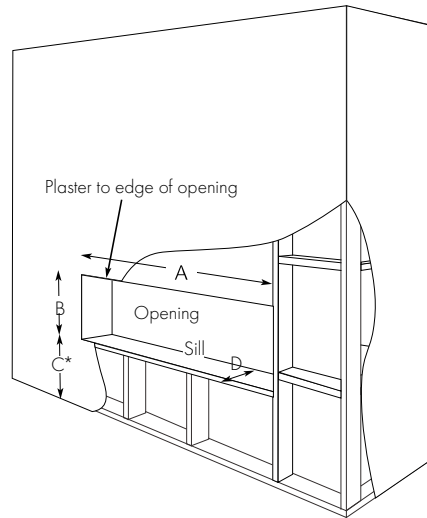

IGNITE XL 50" | 74" | 100"

MINIMUM FRAMEOUT DIMENSIONS

MODEL	A	B	C*	D
XLF50	1287	406	600	160
XLF74	1897	406	600	160
XLF100	2557	406	600	160

*C has no minimum, these measurements are for ideal viewing only