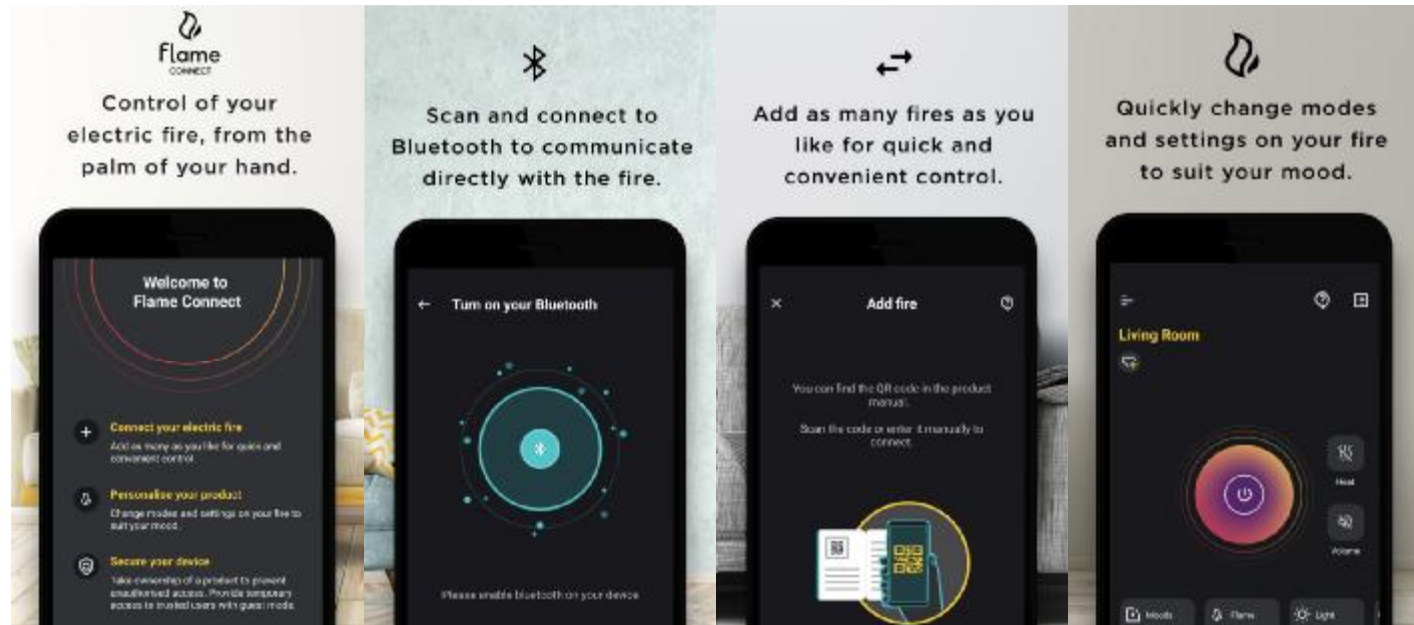

FLAME CONNECT APP

Take full control of your electric fire with the easy and convenient interface, all from the palm of your hand. Simply scan the QR code on the installation manual and connect to Bluetooth to communicate directly with the fire.

By linking ownership of your fire with your account you can prevent unauthorised product access, and enable guest mode for temporary access to other Flame Connect trusted users. The app has support for multiple languages and a choice of Fahrenheit and Celcius readout.

The app is available on Android and iOS.