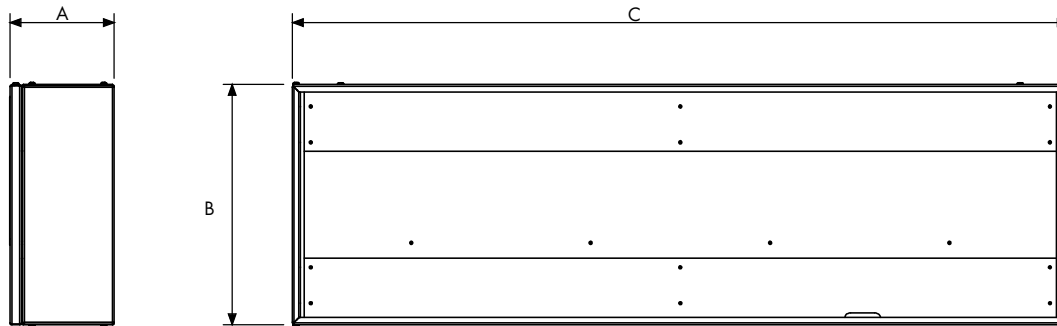

IGNITE XL 50" INSTALLATION KIT

✕ Flexible installation
Accessible to all consumers – homeowners, renters, and commercial clients alike

🔌 'Plug and play'
Surface mounted (plug-in) installation

🔪 Solid steel structure
Elegant cutting edge finish with solid steel surround

↔ Edge-to-edge
Flawless panoramic view of the dazzling flame

UNIT DIMENSIONS

MODEL	A	B	C
XL50IK	174	402	1297