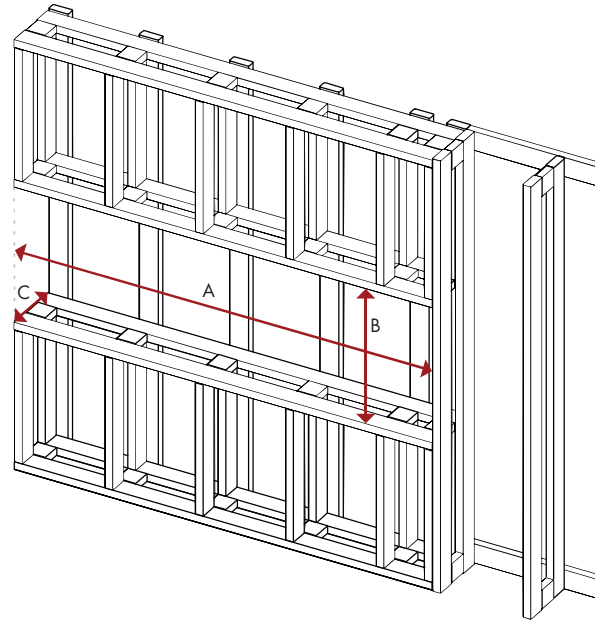

Yellow

plus many more

MEDIA BED ACCESSORIES

Driftwood & River Rock

Alpine Forest

MINIMUM FRAMEOUT DIMENSIONS

Bay Installation

MODEL	A	B	C
BXLF1200-AU	1257	616	295