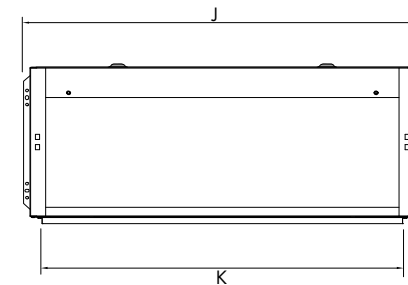

OPTI-V SINGLE & DOUBLE

MINIMUM FRAMEOUT DIMENSIONS

	PGF10	PGF20
A	900	1500
B	380	380
C	695 - 697	1315 - 1317
D	249 - 251	249 - 251
E	650 - 1100	650 - 1100
F	69	69
G	800	1420

- *1 - Minimum
- *2- E has no minimum, these measurements are for ideal viewing only

UNIT DIMENSIONS

	H	I	J	K	L	M	N
PGF10	450	736	760	694	345	248	70
PGF20	450	1356	1380	1314	345	248	70

OPTIMYST 500 & 1000

MINIMUM FRAMEOUT DIMENSIONS

*1 - 229mm if the legs are closed fully
241mm if the legs are open fully