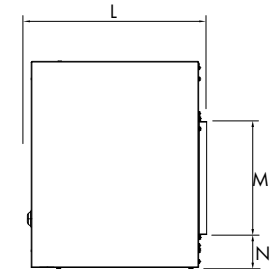

IGNITE XL 50" | 74" | 100"

MINIMUM FRAMEOUT DIMENSIONS

MODEL	A	B	C*	D
XLF50	1287	406	600	160
XLF74	1897	406	600	160
XLF100	2557	406	600	160

*C has no minimum, these measurements are for ideal viewing only

OPTI-V SINGLE & DOUBLE

MINIMUM FRAMEOUT DIMENSIONS

	PGF10	PGF20
A	900	1500
B	380	380
C	695 - 697	1315 - 1317
D	249 - 251	249 - 251
E	650 - 1100	650 - 1100
F	69	69
G	800	1420

- *1 - Minimum
- *2- E has no minimum, these measurements are for ideal viewing only

UNIT DIMENSIONS

	H	I	J	K	L	M	N
PGF10	450	736	760	694	345	248	70
PGF20	450	1356	1380	1314	345	248	70

OPTIMYST 500 & 1000

MINIMUM FRAMEOUT DIMENSIONS

*1 - 229mm if the legs are closed fully
241mm if the legs are open fully