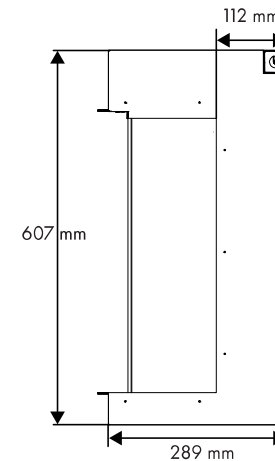

IGNITE XL 50" | 74" | 100"

MINIMUM FRAMEOUT DIMENSIONS

MODEL	A	B	C*	D
XLF50	1287	406	600	160
XLF74	1897	406	600	160
XLF100	2557	406	600	160

*C has no minimum, these measurements are for ideal viewing only

Left / Right Installation

MODEL	A	B	C
BXLF1800-AU	1895	616	295

Front Installation

MODEL	A	B	C
BXLF2500-AU	2534	616	295

UNIT DIMENSIONS

MODEL	A
BXLF1200-AU	1246
BXLF1800-AU	1883
BXLF2500-AU	2521

VISIT WWW.REALFLAME.COM.AU FOR MORE INFORMATION. REFER TO THE MANUAL FOR MOST UP TO DATE TECHNICAL INFORMATION.