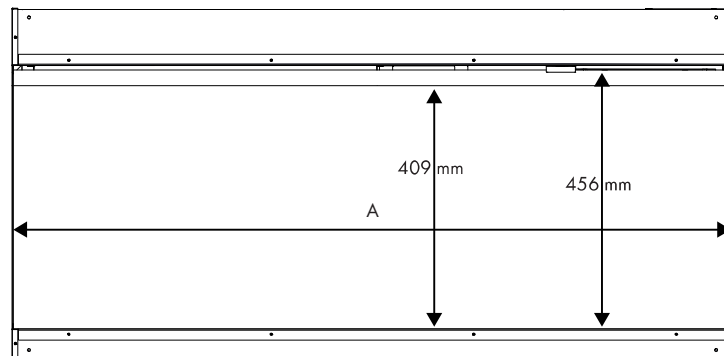

Left / Right Installation

MODEL	A	B	C
BXLF1800-AU	1895	616	295

Front Installation

MODEL	A	B	C
BXLF2500-AU	2534	616	295

UNIT DIMENSIONS

MODEL	A
BXLF1200-AU	1246
BXLF1800-AU	1883
BXLF2500-AU	2521

VISIT WWW.REALFLAME.COM.AU FOR MORE INFORMATION. REFER TO THE MANUAL FOR MOST UP TO DATE TECHNICAL INFORMATION.