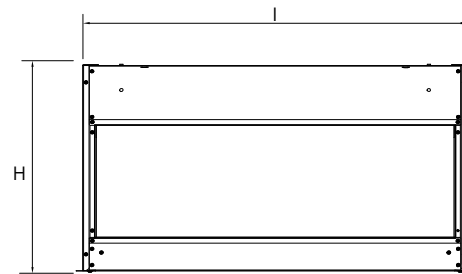

OPTI-V SINGLE & DOUBLE

MINIMUM FRAMEOUT DIMENSIONS

	PGF10	PGF20
A	900	1500
B	380	380
C	695 - 697	1315 - 1317
D	249 - 251	249 - 251
E	650 - 1100	650 - 1100
F	69	69
G	800	1420

- *1 - Minimum
- *2- E has no minimum, these measurements are for ideal viewing only

UNIT DIMENSIONS

	H	I	J	K	L	M	N
PGF10	450	736	760	694	345	248	70
PGF20	450	1356	1380	1314	345	248	70

OPTIMYST 500 & 1000

MINIMUM FRAMEOUT DIMENSIONS

*1 - 229mm if the legs are closed fully
241mm if the legs are open fully