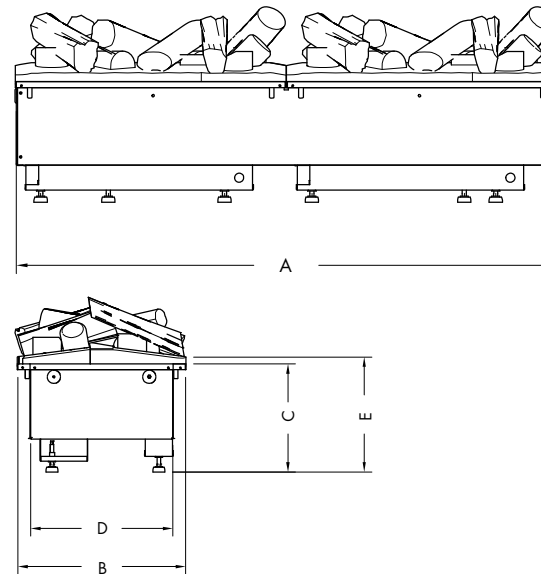

UNIT DIMENSIONS

	A	B	C	D	E
CAS 500	508	354	226	300	236
CAS 1000	1017	354	226	300	236

ACCESSORIES