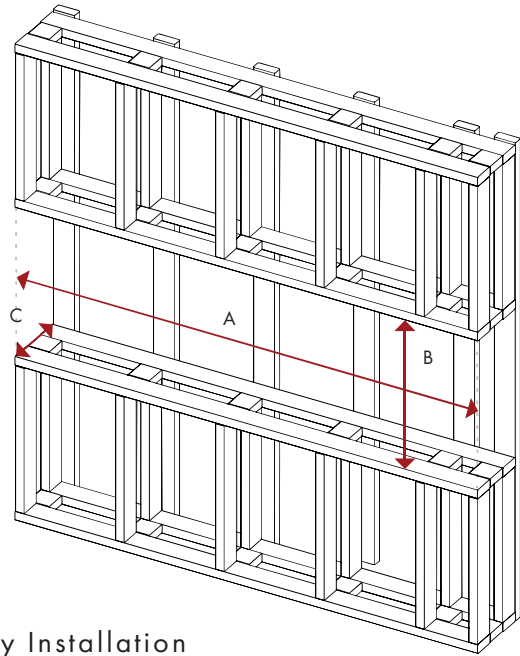

Yellow

plus many more

MEDIA BED ACCESSORIES

Driftwood & River Rock

Alpine Forest

MINIMUM FRAMEOUT DIMENSIONS

Bay Installation

MODEL	A	B	C
BXLF1200-AU	1257	616	295