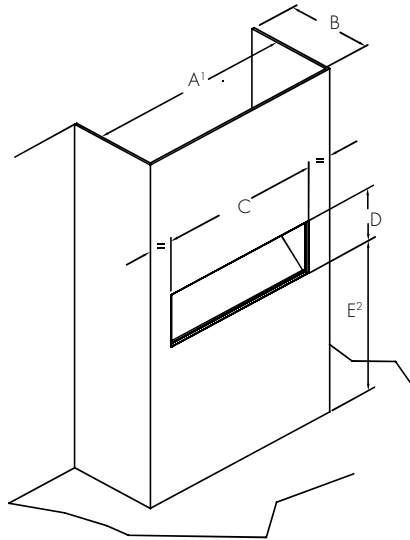

↔ Edge-to-edge
Flawless panoramic view of the dazzling flame

UNIT DIMENSIONS

MODEL	A	B	C
XL50IK	174	402	1297

Opti-V® is the redefinition of the electric fireplace, expanding the realm of possibilities where traditional wood or gas flame installations are not possible. Design without limitations to create a flame feature that completes your perfect room. Available in two sizes, the Opti-V Single and Double transform even the most sophisticated of rooms into positively stunning spaces guaranteed to impress and inspire.

OPTI-V SINGLE & DOUBLE

MINIMUM FRAMEOUT DIMENSIONS

	PGF10	PGF20
A	900	1500
B	380	380
C	695 - 697	1315 - 1317
D	249 - 251	249 - 251
E	650 - 1100	650 - 1100
F	69	69
G	800	1420

- *1 - Minimum
- *2- E has no minimum, these measurements are for ideal viewing only