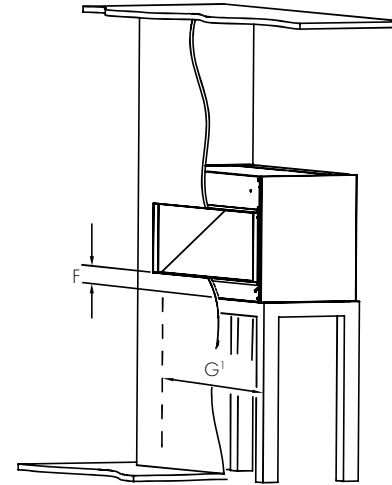

PGF10	PGF20
A	900	1500
B	380	380
C	695 - 697	1315 - 1317
D	249 - 251	249 - 251
E	650 - 1100	650 - 1100
F	69	69
G	800	1420

- *1 - Minimum
- *2- E has no minimum, these measurements are for ideal viewing only