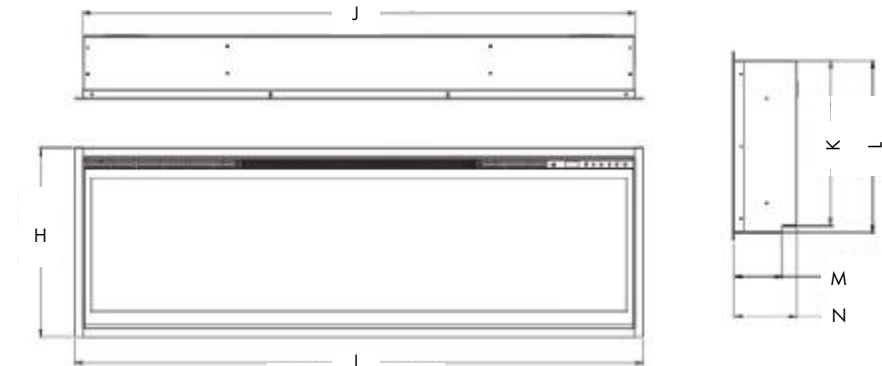

UNIT DIMENSIONS

MODEL	H	I	J	K	L	M	N
XLF50	419	1306	1278	381	402	110	147
XLF74	419	1915	1887	381	402	110	147
XLF100	419	2576	2548	381	402	110	147