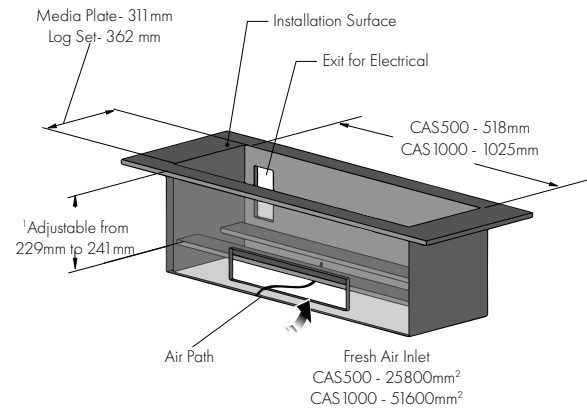

OPTI-V SINGLE & DOUBLE

MINIMUM FRAMEOUT DIMENSIONS

	PGF10	PGF20
A	900	1500
B	380	380
C	695 - 697	1315 - 1317
D	249 - 251	249 - 251
E	650 - 1100	650 - 1100
F	69	69
G	800	1420

- *1 - Minimum
- *2- E has no minimum, these measurements are for ideal viewing only

UNIT DIMENSIONS

	H	I	J	K	L	M	N
PGF10	450	736	760	694	345	248	70
PGF20	450	1356	1380	1314	345	248	70

OPTIMYST 500 & 1000

MINIMUM FRAMEOUT DIMENSIONS

*1 - 229mm if the legs are closed fully
241mm if the legs are open fully